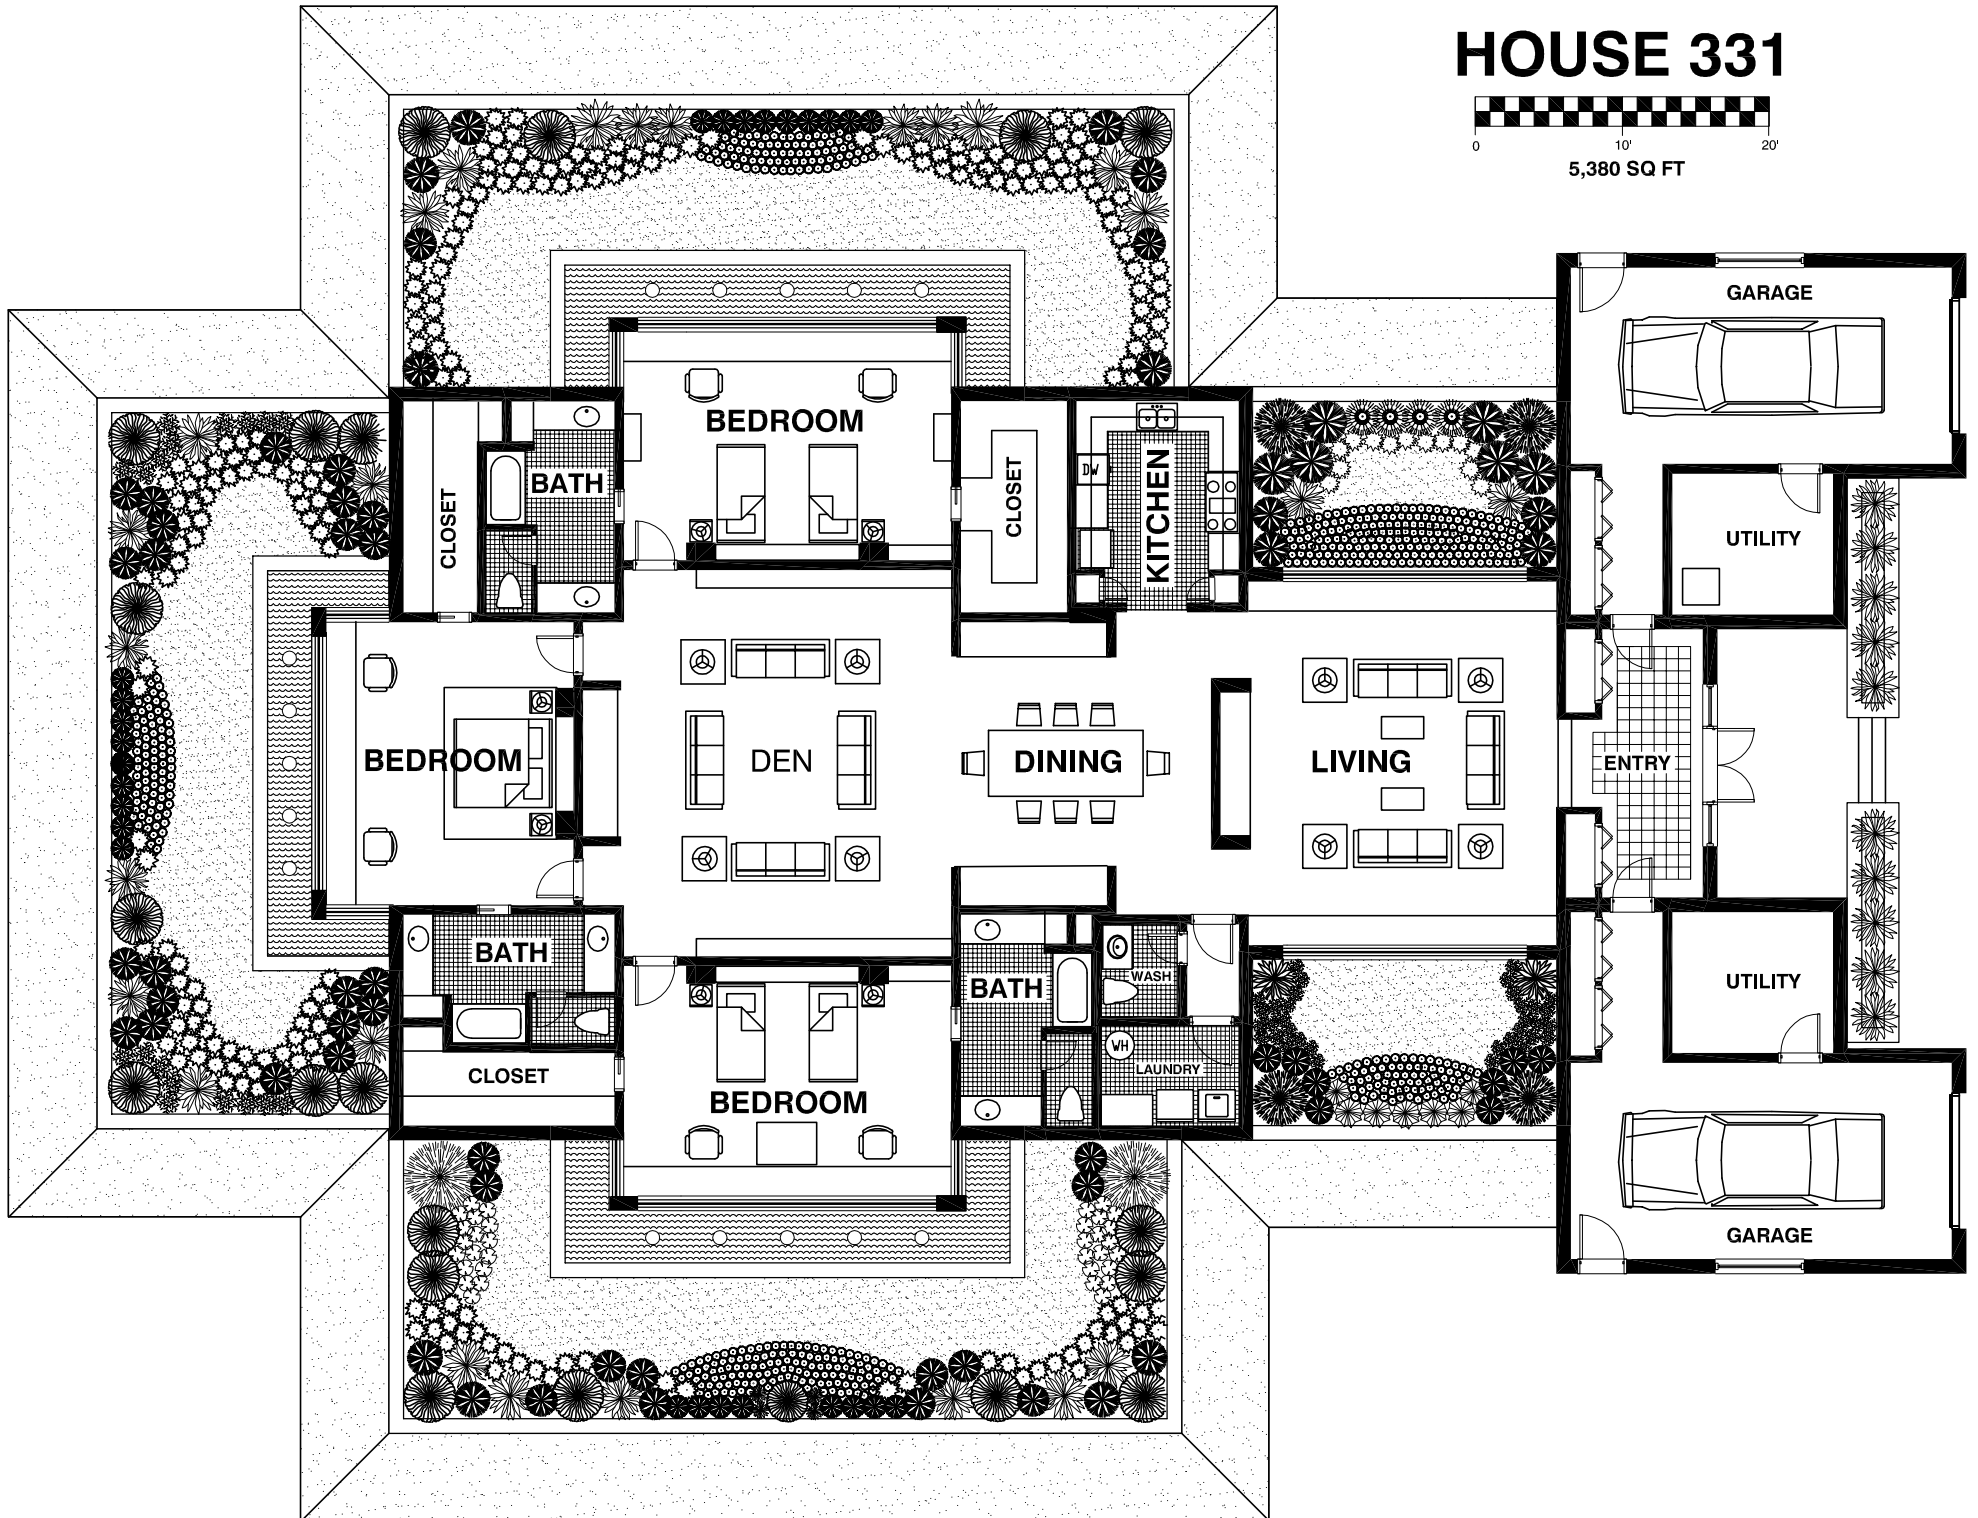

SET

BATH

LAUND

HOUSE 330

6,050 SQ FT

HOUSE 331

5,380 SQ FT

HOUSE 332

5,300 SQ FT