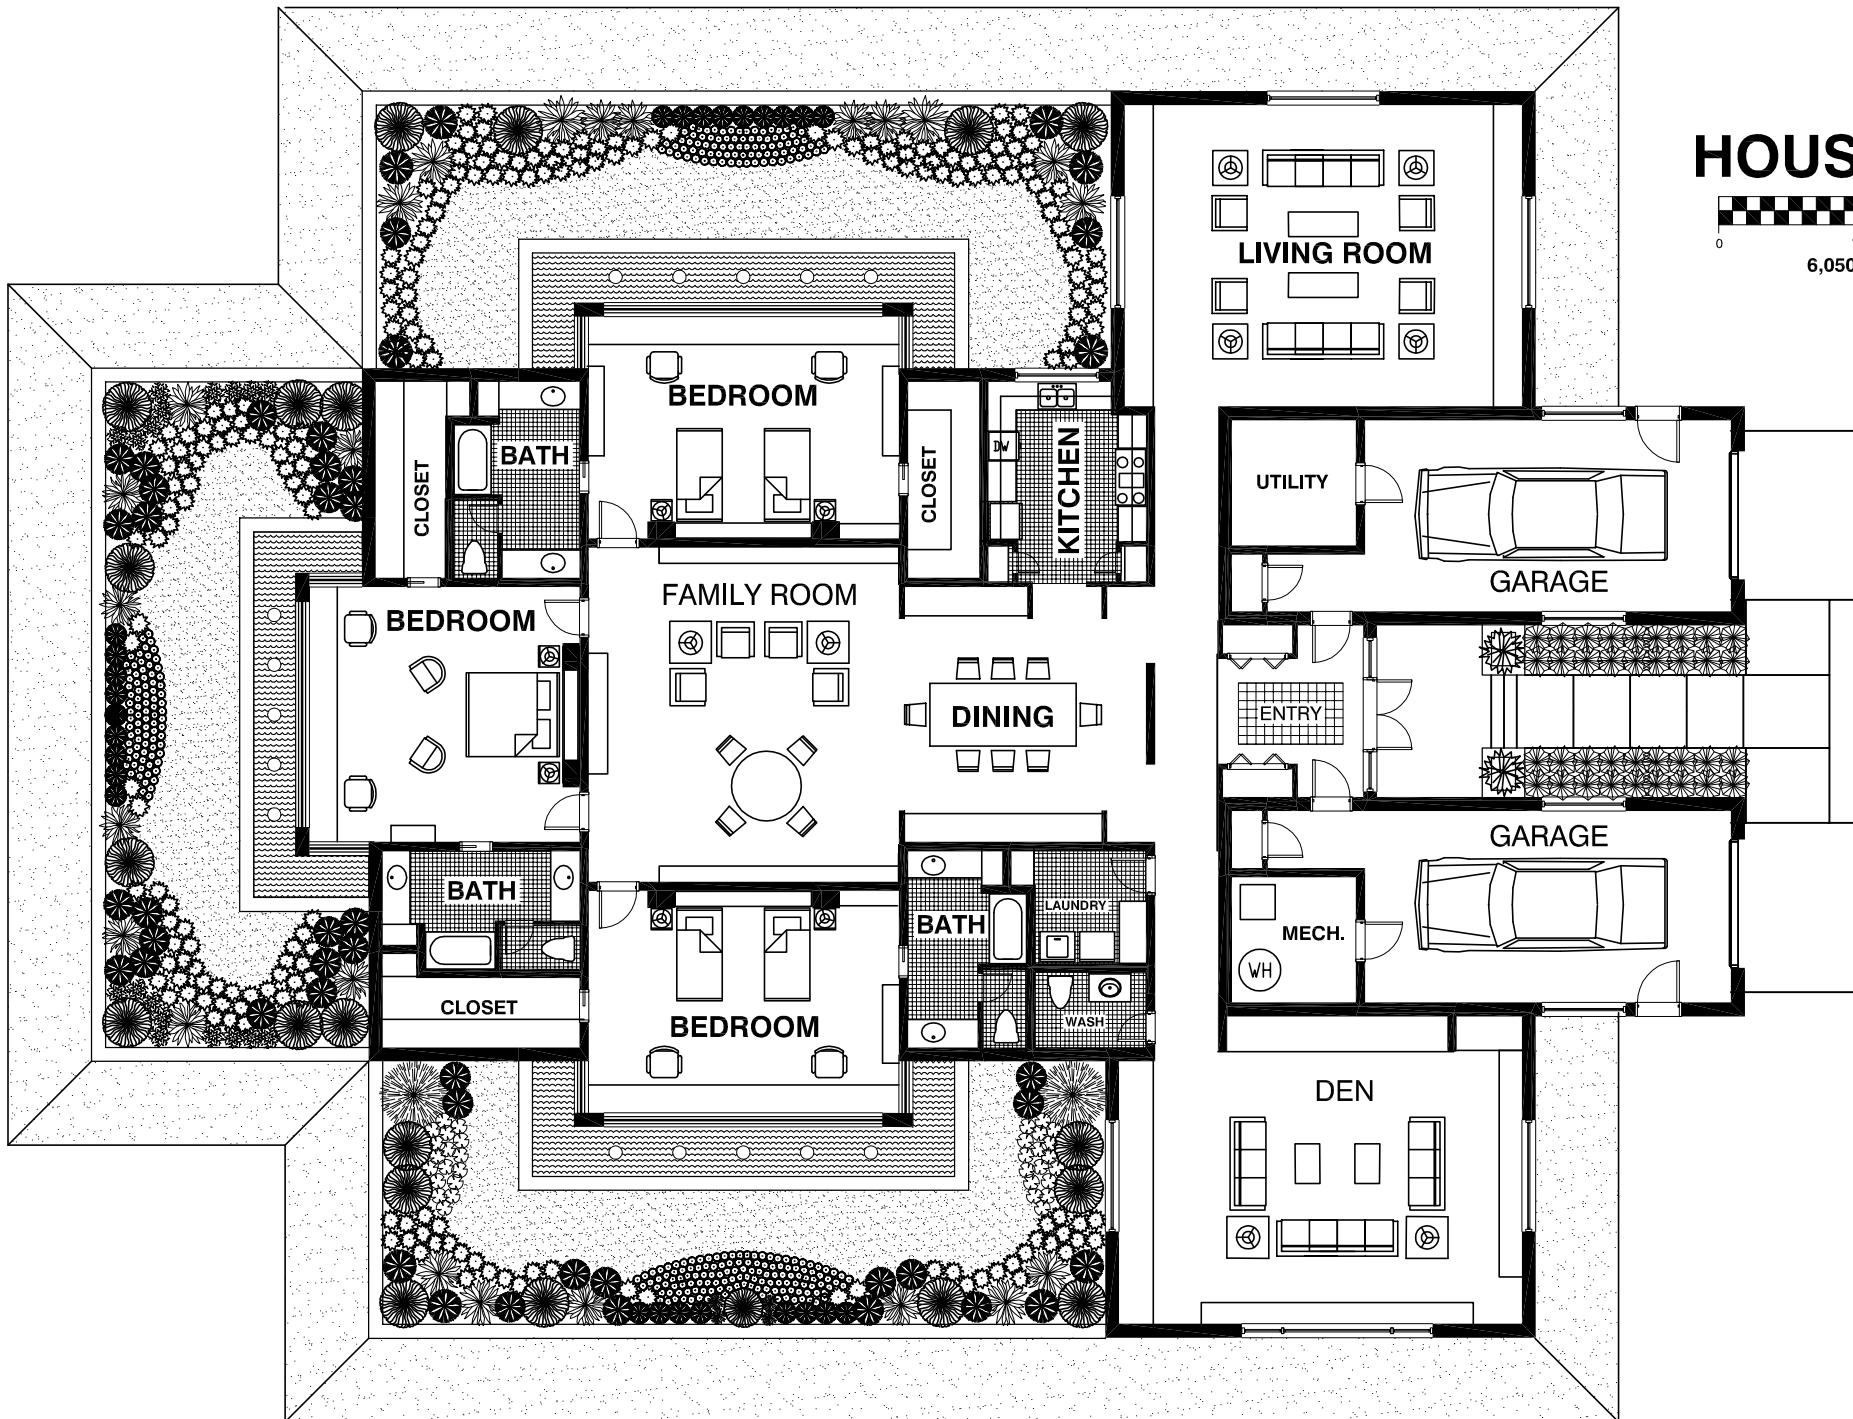

SET

BATH

LAUND

HOUSE 330

6,050 SQ FT

HOUSE 331

5,380 SQ FT

HOUSE 332

5,300 SQ FT